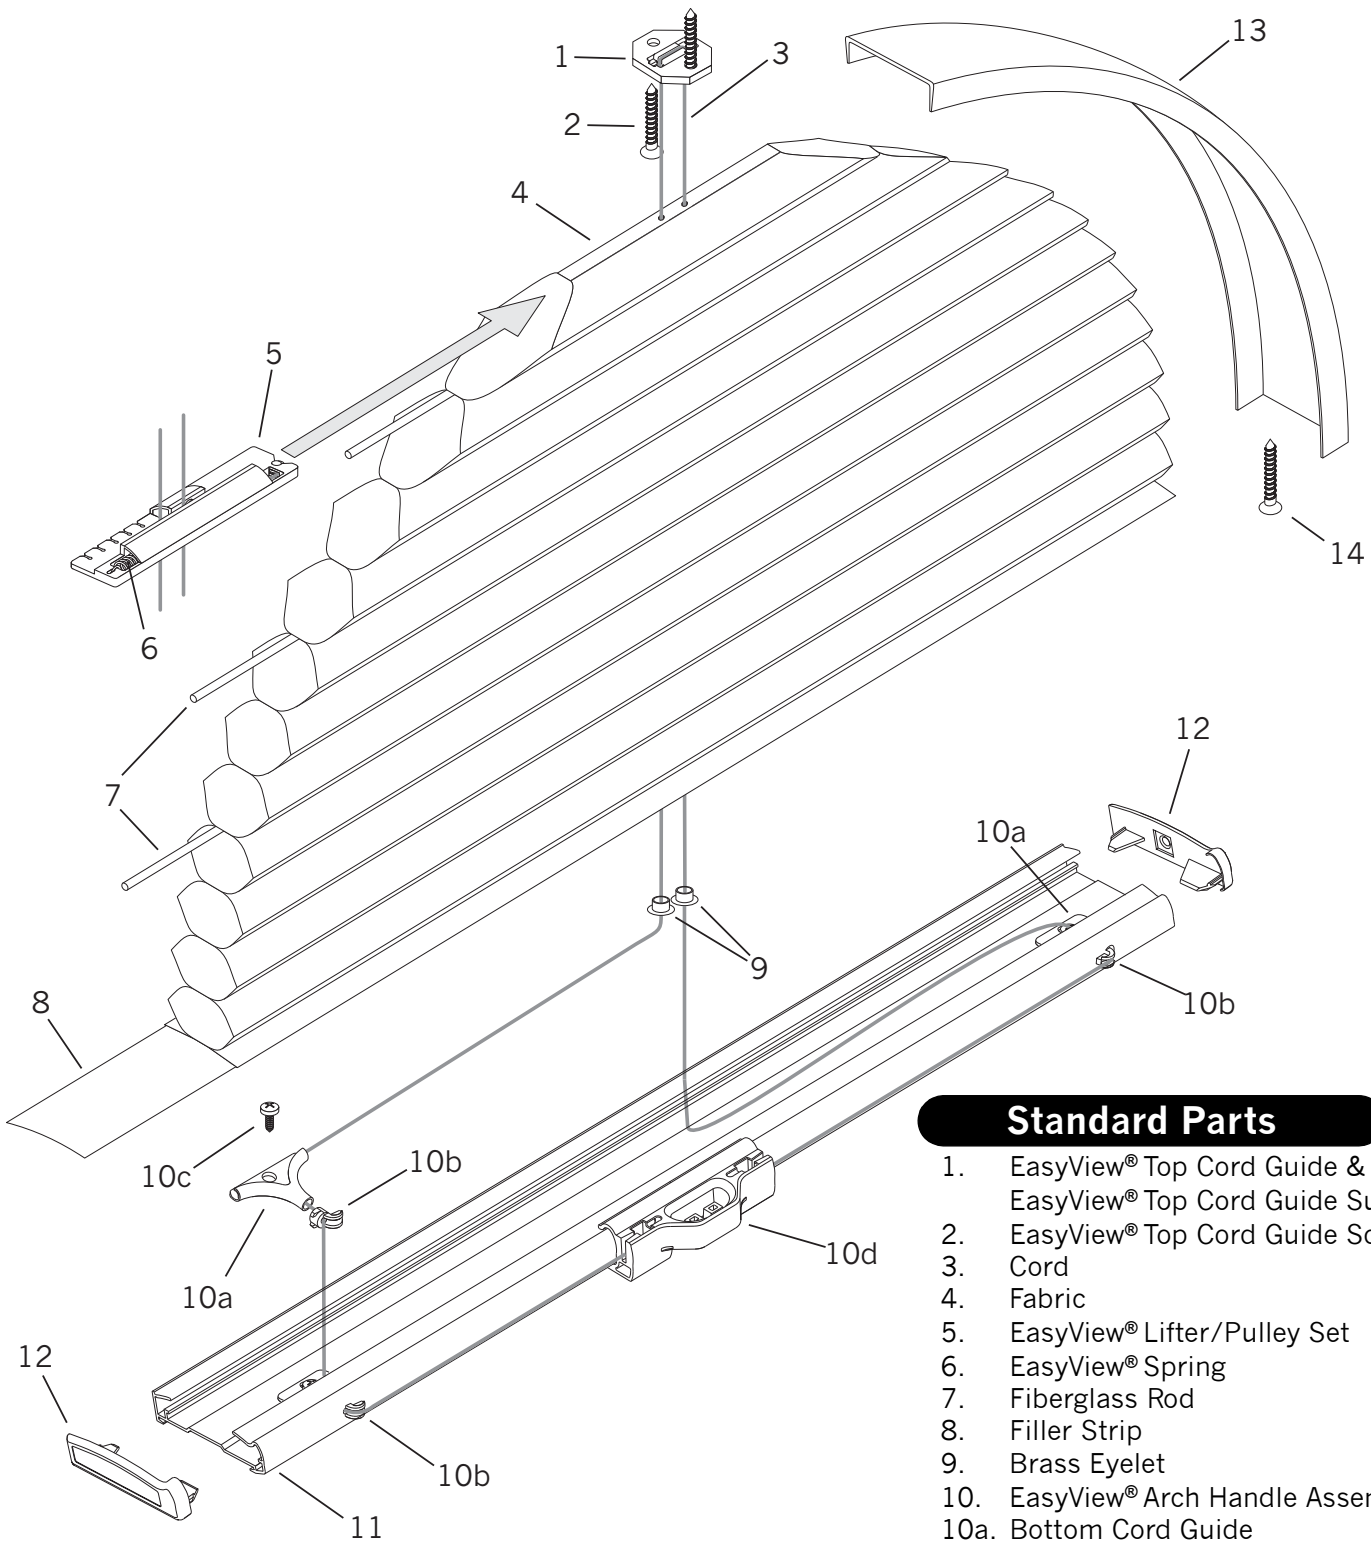

## Standard Parts

1. EasyView® Top Cord Guide & EasyView® Top Cord Guide Support
2. EasyView® Top Cord Guide Screw
3. Cord
4. Fabric
5. EasyView® Lifter/Pulley Set
6. EasyView® Spring
7. Fiberglass Rod
8. Filler Strip
9. Brass Eyelet
10. EasyView® Arch Handle Assembly
- 10a. Bottom Cord Guide
- 10b. Cord Spout
- 10c. Screw
- 10d. Handle
11. Headrail
12. Headrail End Cap
13. Arch Trim Strip
14. Arch Trim Screw

# Duette® EasyView® Arch

<b>No.</b>	<b>PCN</b>	<b>Description</b>
1.	2980327000	EasyView® Top Cord Guide
	2981328000	EasyView® Top Cord Guide Support
2.	2980322000	EasyView® Top Cord Guide Screw
3.	2671000000	0.9 mm Cord
4.	N/A	Fabric ( 3/8", 3/4", & Opaque or Semi-Opaque)
5.	2980317000	EasyView® Lifter/Pulley Set
6.	2980321000	EasyView® Spring
7.	2980328000	Fiberglass Rod
8.	2954000000	Filler Strip (3/8")
	2974000000	Filler Strip (3/4")
9.	2980037000	Brass Eyelet
10.	2281363000	EasyView® Arch Handle Assembly
10a.		Bottom Cord Guide
10b.		Cord Spout
10c.		Screw, #6 x 1/4
10d.		Handle
11.	2250010xxx	Headrail (3/8")
	2270010XXX	Headrail (3/4")
12.	2250025XXX	Headrail End Cap, RH (3/8")
	2250035XXX	Headrail End Cap, LH (3/8")
	2270025XXX	Headrail End Cap, RH (3/4")
	2270035XXX	Headrail End Cap, LH (3/4")
13.	2280364320	Arch Trim Strip – Rich Cream
	2280364661	Arch Trim Strip – White Tiara
14.	2981201000	Arch Trim Screw