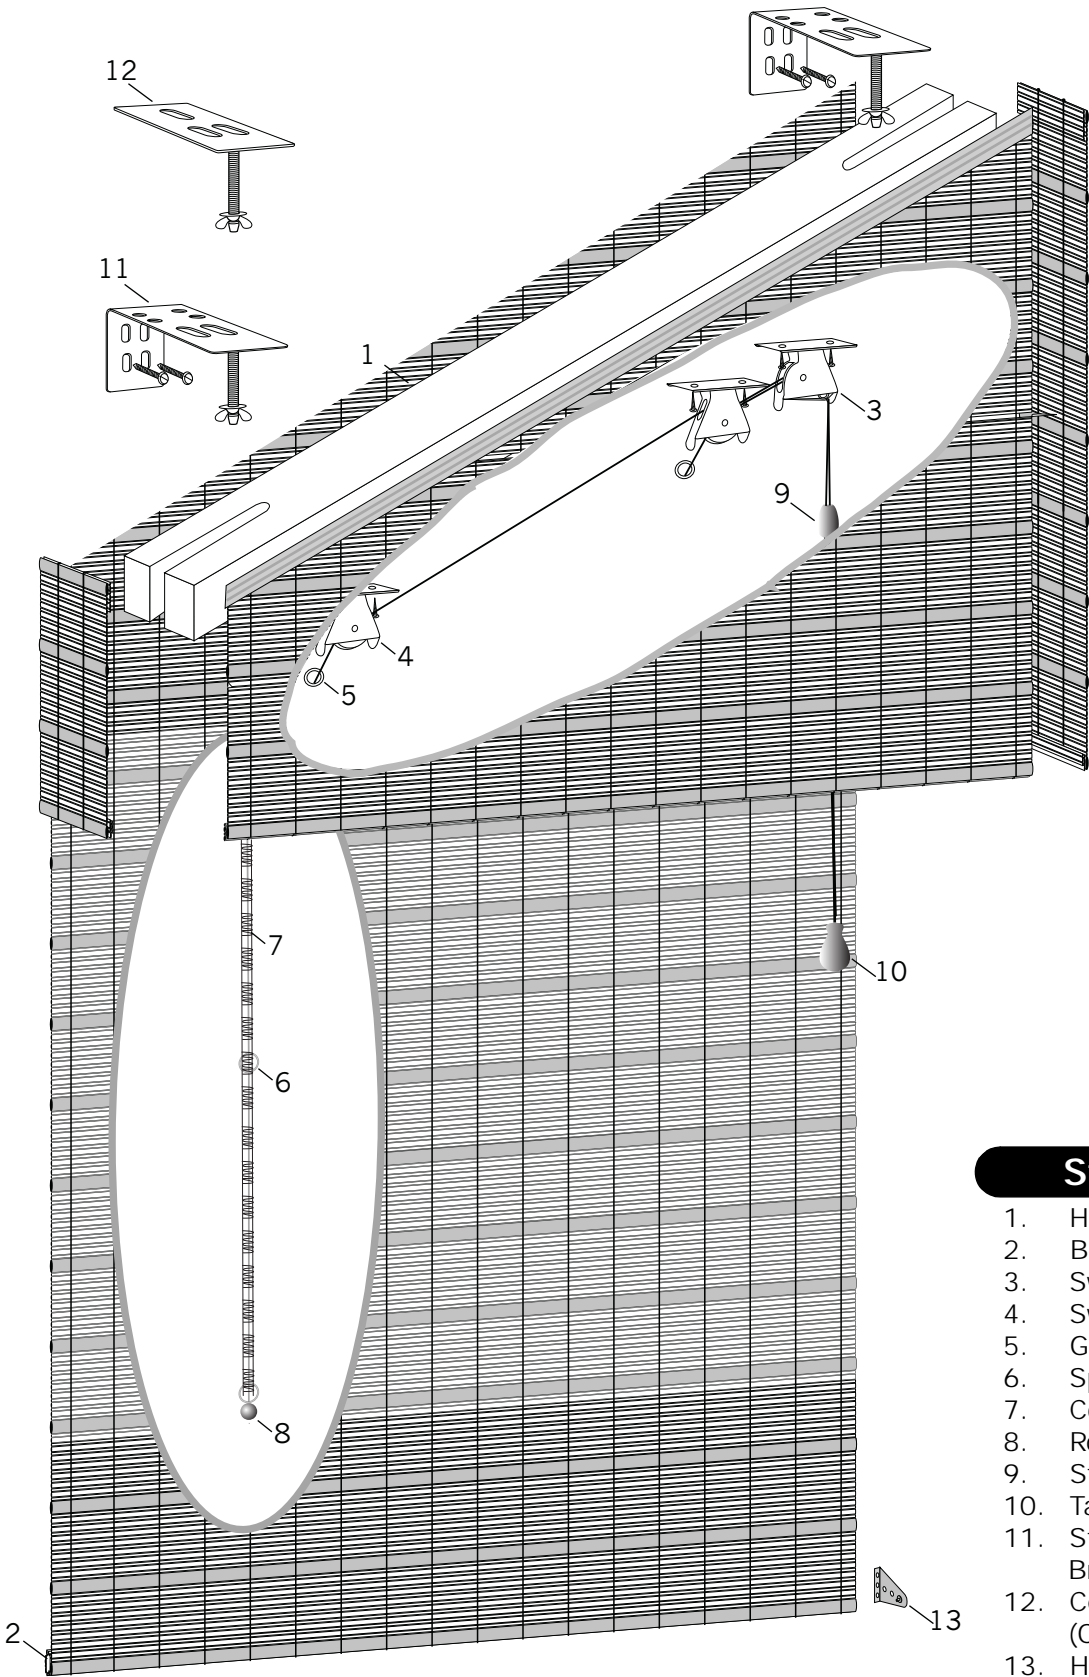

Angle Top Shades

Standard Parts

- 1. Headrail
- 2. Bottom Wood Slat
- 3. Swivel Cordlock
- 4. Swivel Cord Pulley
- 5. Grommet Set
- 6. Split Ring
- 7. Cord
- 8. Round Cord Stop
- 9. Stop Ball
- 10. Tassel
- 11. Standard Installation Brackets
- 12. Ceiling Mount Bracket (Optional)
- 13. Hold-Down Bracket (Optional)

Angle Top Shades

No.	PCN	Description
1.	RWC60007x	1" × 1¾" × 16' Woven Wood Headrail
2.	WWC900250	Bottom Wood Slat
3.	RWC600002	Swivel Cordlock
4.	WWC900023	Swivel Cord Pulley
5.	Grommet & Washer Set	
	RWC600055	Brass
	WWC90026x	Other Colors
6.	WWC900210	Split Ring
7.	WWC925xxx	1.8 mm Cord Shroud
8.	555096	Round Cord Stop (Clear)
9.	RWC60027x	Wood Stop Ball
10.	RWC90010x	Wood Cord Tassel (with logo)
11.	Woven Wood Standard Installation Brackets	
	WWC900202	2 Pack
	WWC900203	3 Pack
12.	Woven Wood Ceiling Brackets	
	WWC900214	2 Pack
	WWC900215	3 Pack
13.	WWC900205	Hold-Down Brackets (with Screws)

Additional Components (Not Shown):

WWC906xxx	Headrail Tape
RWC60005x	Staples
RWC600009	¾" Screw for Hardware (Antique Finish)
7107684000	Cord Stop Safety Hang Tag
LIT888268	ANSI 5.2.8 Back Cord Warning Tag
LIT888112	Provenance® Woven Wood Hang Tag
WWC900200	Cord Cleat with Screws (Antique Finish)
WWC900232	Extension Bracket (3 Pack)
WWCNEBxxx	Narrow Grosgrain Edge Banding
WWC900240	Glue (Hot Melt Adhesive)