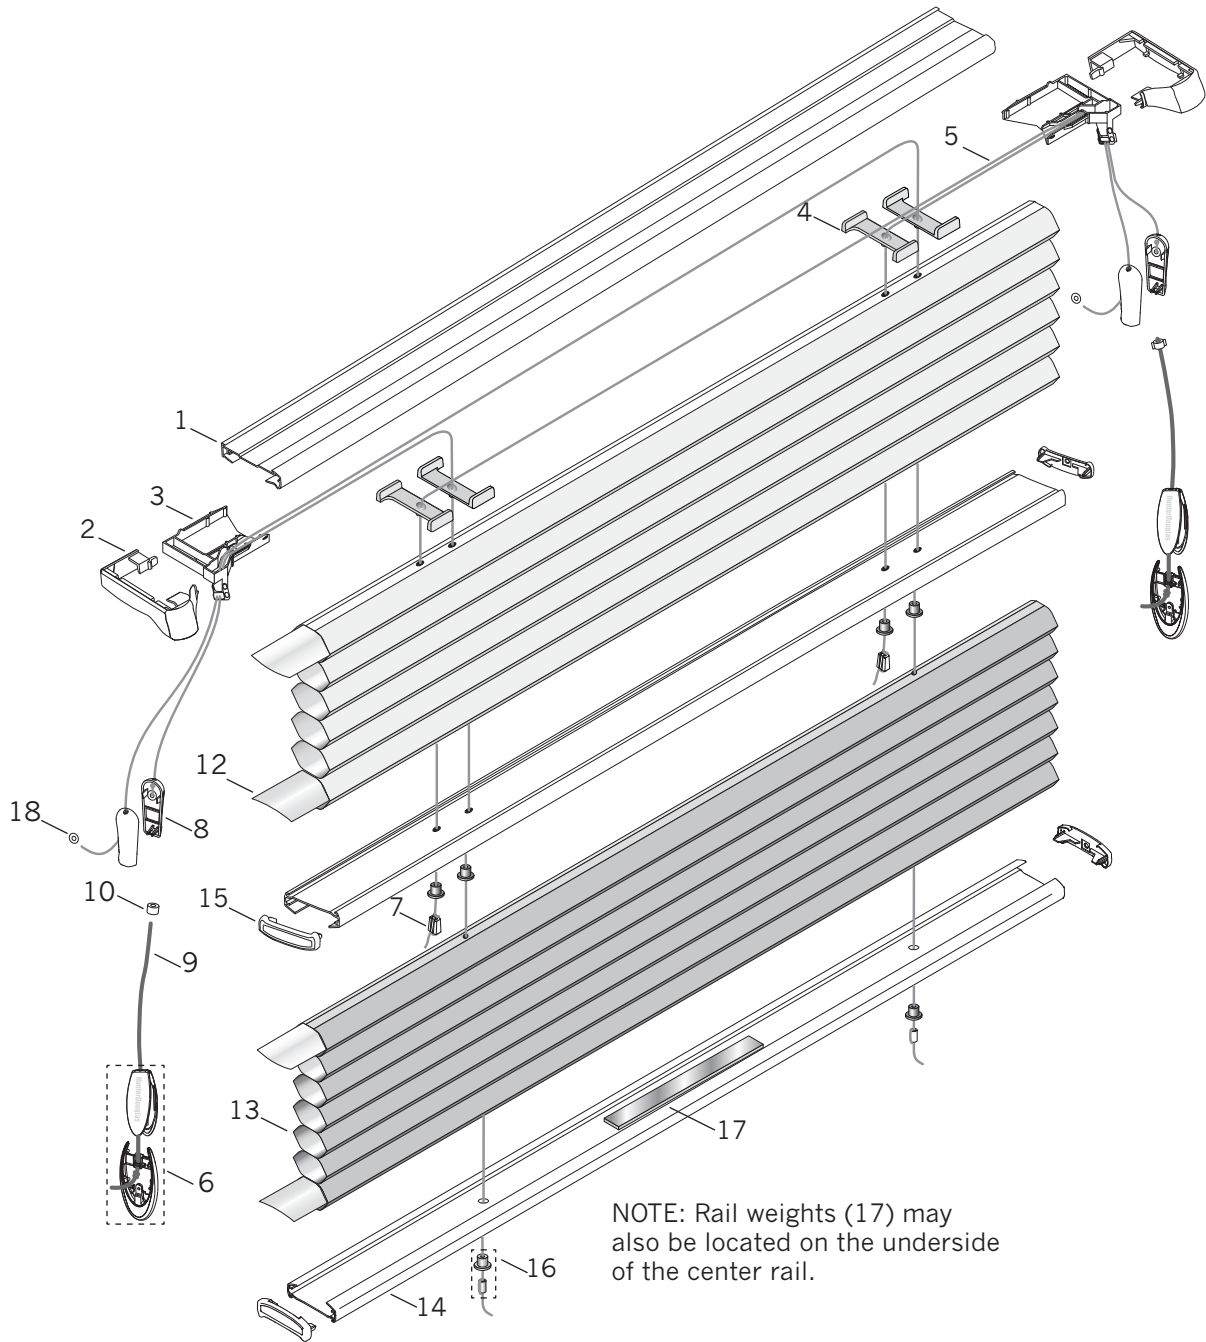

Duette® Cordlock Duolite™

NOTE: Rail weights (17) may also be located on the underside of the center rail.

Standard Parts

- | | | |
|--------------------|--------------------------------------|-------------------------|
| 1. Headrail | 8. Breakaway Cord Stop Safety Tassel | 13. Fabric |
| 2. Cordlock Cover | 9. Tassel Cord | 14. Bottom Rail |
| 3. Cordlock Body | 10. Cord Collar | 15. Bottom Rail End Cap |
| 4. Cord Guide | 11. Tassel Cord With Collar | 16. Pocket & Ferrule |
| 5. Ultrawear® Cord | 12. Filler Strip | 17. Rail Weight |
| 6. Designer Tassel | | 18. Plastic Washer |
| 7. Cord Equalizer | | |

Duette® Cordlock Duolite™

No.	PCN	Description
1.	Headrail	
	2250010xxx	3/8"
	2270010xxx	3/4", Double, & Triple Honeycomb
2.	Cordlock Cover	
	2250075xxx	RH (3/8")
	2250085xxx	LH (3/8")
	2270075xxx	RH (3/4", Double, & Triple Honeycomb)
	2270085xxx	LH (3/4", Double, & Triple Honeycomb)
3.	Cordlock Body	
	2950094000	RH (3/8")
	2950095000	LH (3/8")
	2970094000	RH (3/4" & Double Honeycomb)
	2970095000	LH (3/4" & Double Honeycomb)
4.	Cord Guide	
	2950100000	3/8"
	2970300000	3/4", Double, & Triple Honeycomb
5.	26800000000	0.9 mm Ultrawear™ Cord
6.	Designer Tassel	
	2931556xxx	Cover
	2931555000	Base
7.	2930220000	Cord Equalizer
8.	2932623xxx	Breakaway Cord Stop Safety Tassel
9.	2930320xxx	2.2 mm Tassel Cord
10.	Cord Collar	
	2980023000	250 pcs.
	2980023100	5000 pcs.
11.	2.2 mm Tassel Cord With Collar Assembly	
	2931320xxx	100 yds.
	2931360xxx	1000 yds.
12.	Filler Strip	
	2954000000	3/8"
	2974000000	3/4", Double, & Triple Honeycomb
13.	N/A	Fabric (3/8", 3/4", Double, & Triple Honeycomb)
14.	Bottom/Center Rail	
	2971632xxx	3/8"
	2971640xxx	3/4", Double, & Triple Honeycomb
15.	Bottom Rail End Cap	
	2982015xxx	3/8"
	2982017xxx	3/4", Double, & Triple Honeycomb
16.	3200155xxx	Pocket & Ferrule
17.	2982028000	Rail Weight (used only if needed)
18.	2930130000	Plastic Washer

xxx = 3-digit color code