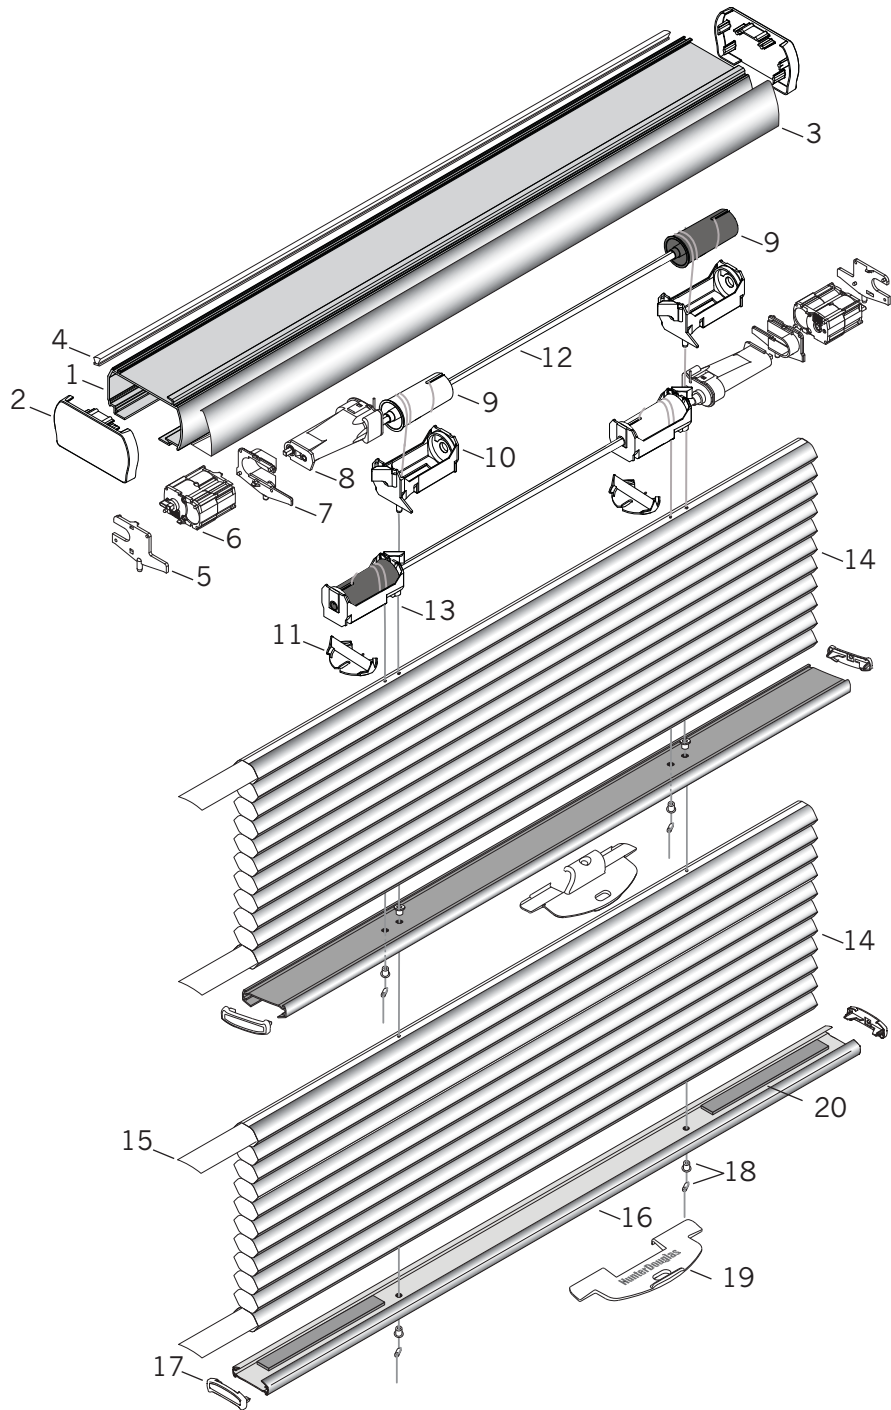

Duette® with LiteRise® - ¾" Duolite™

Standard Parts

- | | | |
|----------------------------------|-----------------------------------|-----------------------------------|
| 1. Common Headrail | 7. LiteRise® Transmission Adaptor | 14. Fabric |
| 2. Common Headrail End Cap | 8. LiteRise® Transmission | 15. Filler Strip |
| 3. Common Headrail Valance | 9. Common Lift Spool | 16. Bottom Rail |
| 4. Light-Block Strip | 10. Spool Housing | 17. Bottom Rail End Cap |
| 5. Common Headrail Motor Support | 11. Spool Housing Adaptor | 18. Pocket & Ferrule |
| 6. LiteRise® Motor | 12. V-Shaft | 19. Handle |
| | 13. Cord | 20. Rail Weight – Optional |

Duette® with LiteRise® - ¾" Duolite™

No.	PCN	Description
1.	2770002785	¾" Common Headrail
2.	2780049xxx	¾" Common Headrail End Cap, For Valance
3.	278900xxxx	Common Headrail Valance
4.	2780029000	Common Headrail Light-Block Strip
5.	2780038000	Common Headrail Motor Support
6.	LiteRise Motor	
	7300109000	Beige
	7300110000	Gray
	7300111000	Black
7.	2780043000	LiteRise Transmission Adaptor
8.	LiteRise Transmission	
	7300158000	Green
	7300159000	Blue
9.	Common Lift Spool	
	2780034000	Through Hole (White)
	2780072000	Rod Stop (Black)
10.	2780033000	Spool Housing
11.	2780091000	Spool Housing Adaptor
12.	2770004000	Steel V-Shaft
13.	2671000000	0.9 mm Cord
14.	N/A	¾" Duette Fabric
15.	2974000000	¾" Filler Strip
16.	2971640xxx	¾" Duette Bottom Rail
17.	2982017xxx	¾" Duette Bottom Rail End Cap
18.	3200155xxx	Pocket & Ferrule
19.	7300181xxx	¾" Duette Handle
20.	2982028000	Rail Weight – Optional

xxxx or xxx = 3- or 4-digit color code