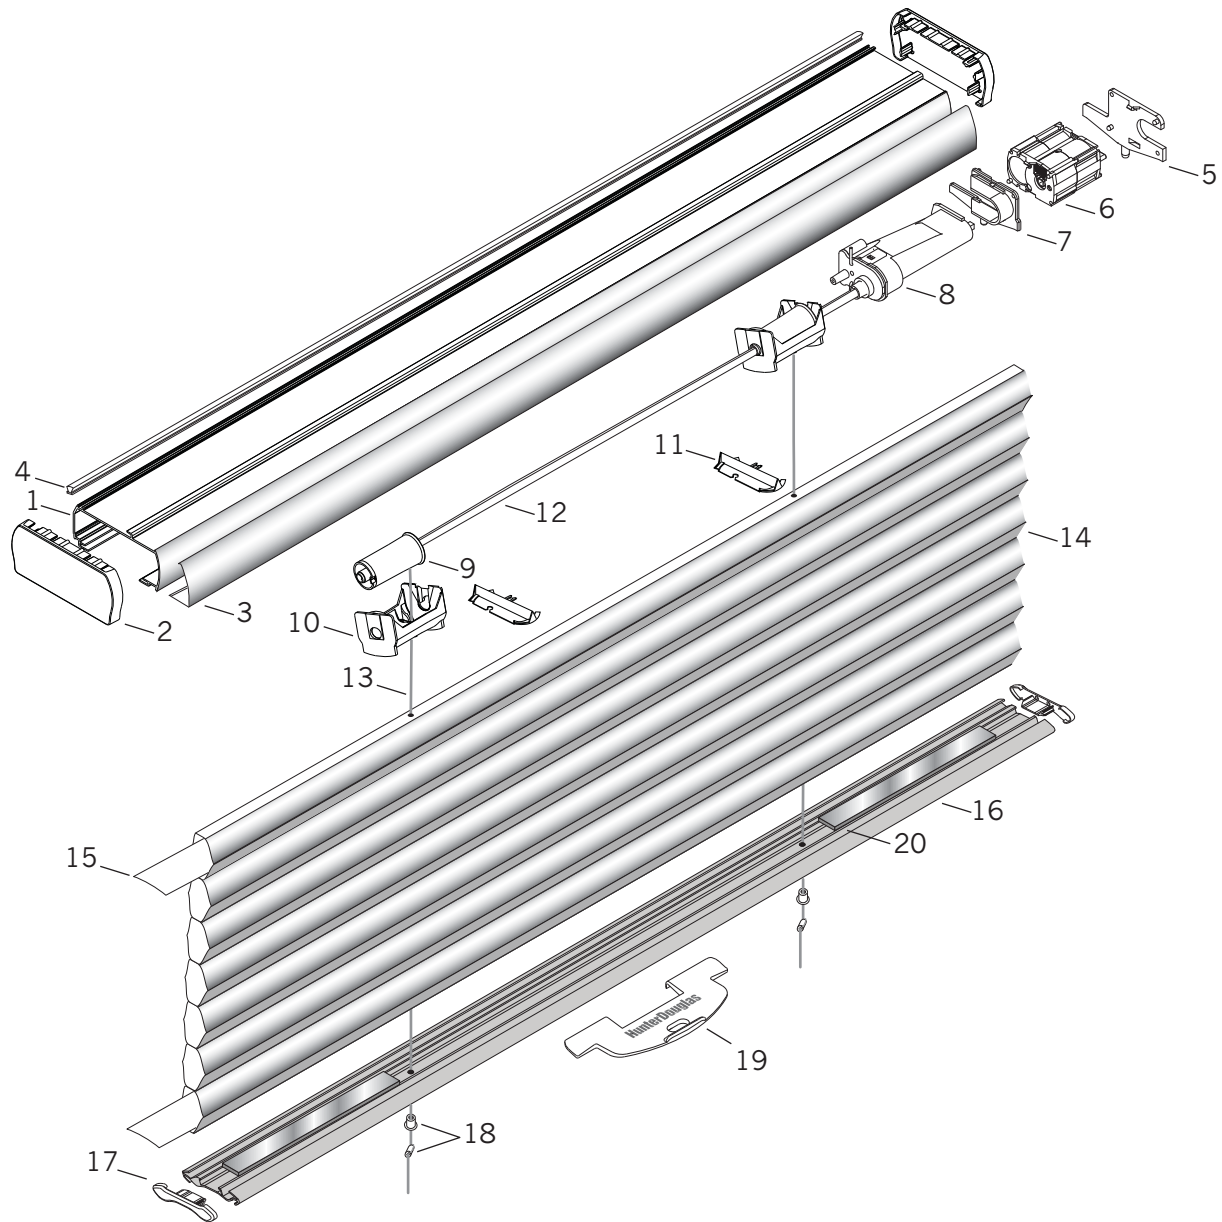

Duette® with LiteRise® - Standard 1¼" Rectangular

Standard Parts

- | | | |
|----------------------------|-----------------------------------|-----------------------------------|
| 1. Common Headrail | 7. LiteRise® Transmission Adaptor | 14. Fabric |
| 2. Common Headrail End Cap | 8. LiteRise® Transmission | 15. Filler Strip |
| 3. Common Headrail Valance | 9. Common Lift Spool | 16. Bottom Rail |
| 4. Light-Block Strip | 10. Spool Housing | 17. Bottom Rail End Cap |
| 5. Common Headrail Motor | 11. Spool Housing Adaptor | 18. Pocket & Ferrule |
| 6. LiteRise® Motor | 12. V-Shaft | 19. Handle |
| | 13. Cord | 20. Rail Weight – Optional |

Duette® with LiteRise® - Standard 1¼" Rectangular

No.	PCN	Description
1.	2770003785	1¼" Common Headrail
2.	2780050xxx	1¼" Common Headrail End Cap, For Valance
3.	278900xxxx	Common Headrail Valance
4.	2780029000	Common Headrail Light-Block Strip
5.	2780038000	Common Headrail Motor Support
6.	LiteRise Motor	
	7300109000	Beige
	7300110000	Gray
	7300111000	Black
7.	2780043000	LiteRise Transmission Adaptor
8.	LiteRise Transmission	
	7300158000	Green
	7300159000	Blue
9.	Common Lift Spool	
	2780034000	Through Hole (White)
	2780072000	Rod Stop (Black)
10.	2780033000	Spool Housing
11.	Spool Housing Adaptor	
	2780092000	For 1¼" Shades
	2780106000	For 1¼" Architella Shades
12.	2770004000	Steel V-Shaft
13.	2671000000	0.9 mm Cord
14.	N/A	Fabric, 1¼"
15.	2971311000	1¼" Filler Strip
16.	2971315xxx	1¼" UltraGlide Bottom Rail
17.	2982316xxx	1¼" UltraGlide BottomRail End Cap
18.	3200155xxx	Pocket & Ferrule
19.	7300148xxx	1¼" Duette Handle
20.	2982028000	Rail Weight - Optional

xxxx or xxx = 3- or 4-digit color code