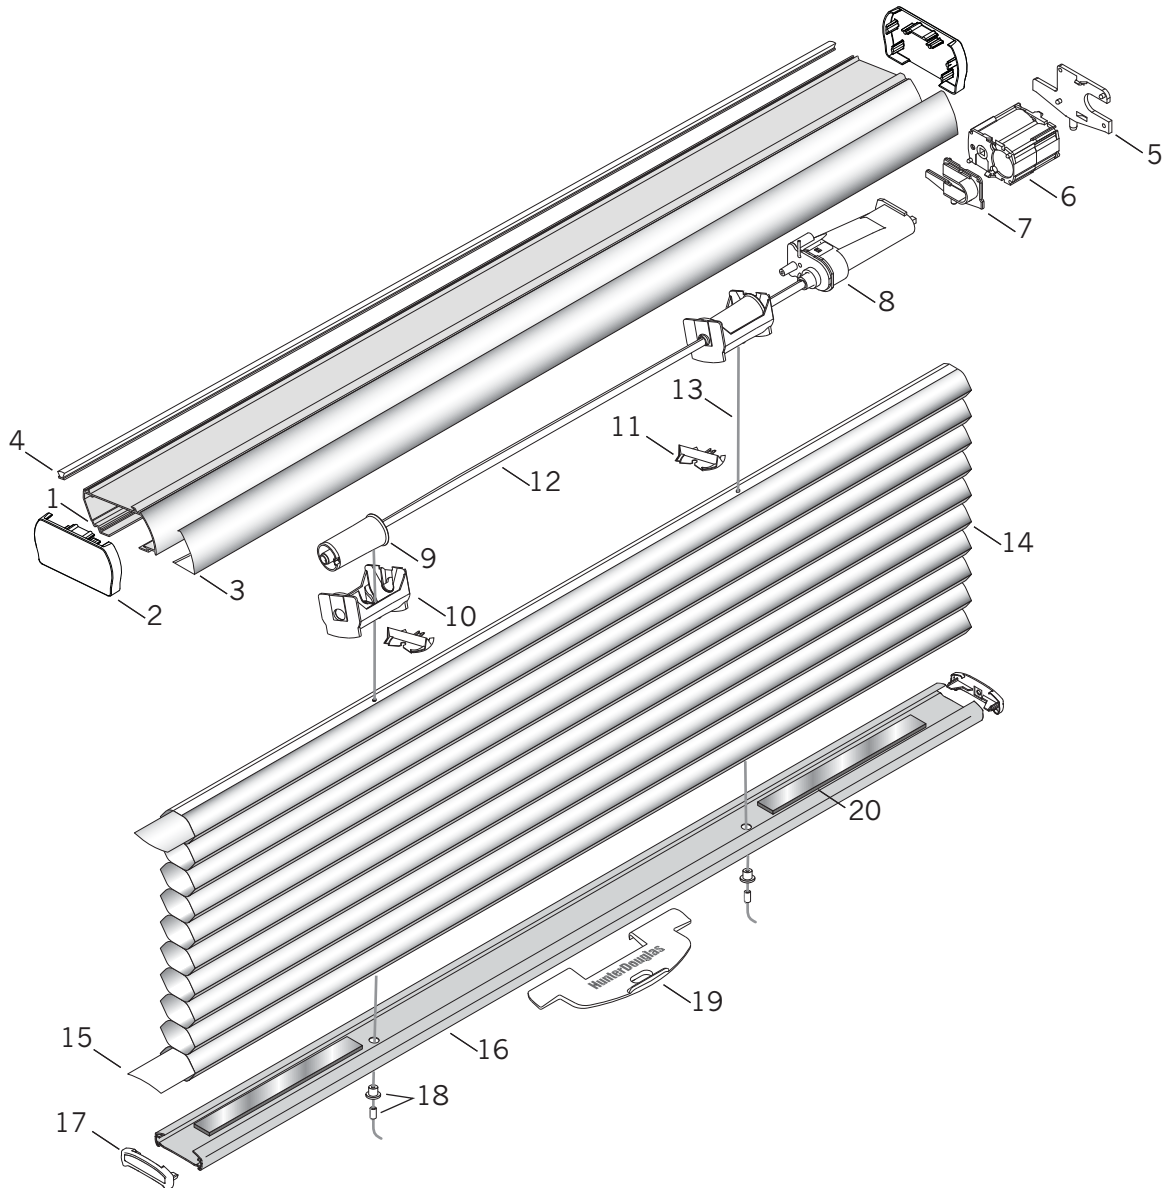

Duette® with LiteRise® - Standard 3/8" & 3/4" Rectangular

Standard Parts

- | | | |
|----------------------------------|-----------------------------------|-----------------------------------|
| 1. Common Headrail | 7. LiteRise® Transmission Adaptor | 14. Fabric |
| 2. Common Headrail End Cap | 8. LiteRise® Transmission | 15. Filler Strip |
| 3. Common Headrail Valance | 9. Common Lift Spool | 16. Bottom Rail |
| 4. Light-Block Strip | 10. Spool Housing | 17. Bottom Rail End Cap |
| 5. Common Headrail Motor Support | 11. Spool Housing Adaptor | 18. Pocket & Ferrule |
| 6. LiteRise® Motor | 12. V-Shaft | 19. Handle |
| | 13. Cord | 20. Rail Weight - Optional |

Duette® with LiteRise® - Standard 3/8" & 3/4" Rectangular

No.	PCN	Description
1.	Common Headrail	
	2770001785	3/8"
	2770002785	3/4"
2.	Common Headrail End Cap, For Valance	
	2780048xxx	3/8"
	2780049xxx	3/4"
3.	278900xxxx	Common Headrail Valance
4.	2780029000	Common Headrail Light-Block Strip
5.	2780038000	Common Headrail Motor Support
6.	LiteRise Motor	
	7300109000	Beige
	7300110000	Gray
	7300111000	Black
7.	2780043000	LiteRise Transmission Adaptor
8.	LiteRise Transmission	
	7300158000	Green
	7300159000	Blue
9.	Common Lift Spool	
	2780034000	Through Hole (White)
	2780072000	Rod Stop (Black)
10.	2780033000	Spool Housing
11.	2780091000	Spool Housing Adaptor (For 3/4" Shades)
12.	2770004000	Steel V-Shaft
13.	2671000000	0.9 mm Cord
14.	N/A	3/8" OR 3/4" Fabric
15.	Filler Strip	
	2954000000	3/8"
	2974000000	3/4"
16.	Duette Bottom Rail	
	2971632xxx	3/8"
	2971640xxx	3/4"
17.	Duette Bottom Rail End Cap	
	2982015xxx	3/8"
	2982017xxx	3/4"
18.	3200155xxx	Pocket & Ferrule
19.	Duette Handle	
	7300113xxx	3/8"
	7300181xxx	3/4"
20.	2982028000	Rail Weight – Optional

xxxx or xxx = 3- or 4-digit color code