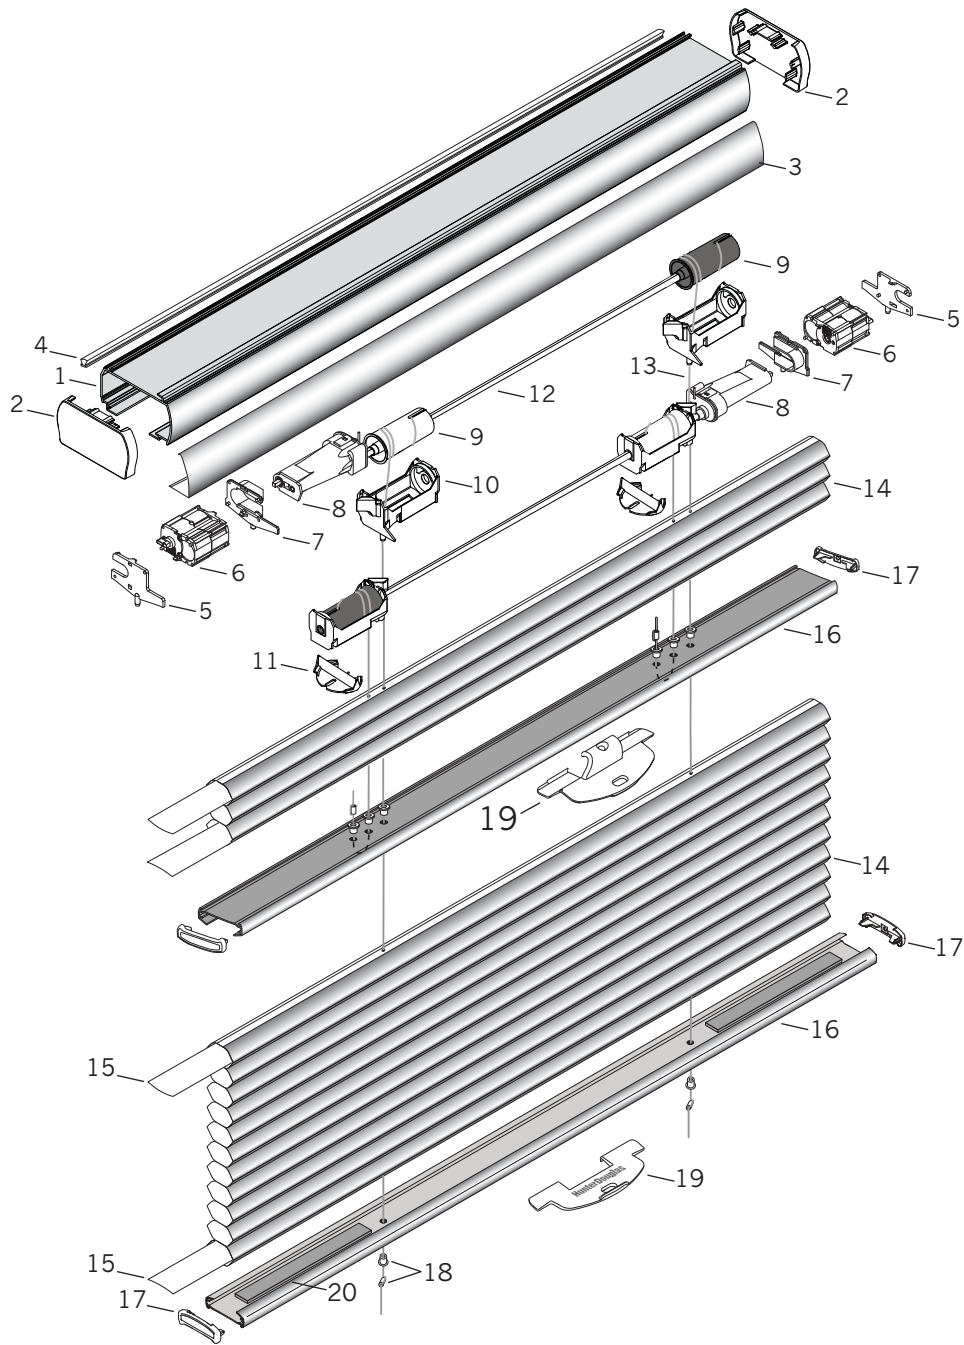

Duette® with LiteRise® - 3/8" & 3/4" Top-Down/Bottom-Up

Standard Parts

- | | | |
|----------------------------------|-----------------------------------|-----------------------------------|
| 1. Common Headrail | 7. LiteRise® Transmission Adaptor | 14. Fabric |
| 2. Common Headrail End Cap | 8. LiteRise® Transmission | 15. Filler Strip |
| 3. Common Headrail Valance | 9. Common Lift Spool | 16. Bottom Rail |
| 4. Light-Block Strip | 10. Spool Housing | 17. Bottom Rail End Cap |
| 5. Common Headrail Motor Support | 11. Spool Housing Adaptor | 18. Pocket & Ferrule |
| 6. LiteRise® Motor | 12. V-Shaft | 19. Handle |
| | 13. Cord | 20. Rail Weight - Optional |

Duette® with LiteRise® - 3/8" & 3/4" Top-Down/Bottom-Up

No.	PCN	Description
1.	2770001785	3/8" Common Headrail
	2770002785	3/4" Common Headrail
2.	2780048xxx	3/8" Common Headrail End Cap, For Valance
	2780049xxx	3/4" Common Headrail End Cap, For Valance
3.	278900xxxx	Common Headrail Valance
4.	2780029000	Common Headrail Light-Block Strip
5.	2780038000	Common Headrail Motor Support
6.	LiteRise Motor	
	7300109000	Beige
	7300110000	Gray
	7300111000	Black
7.	2780043000	LiteRise Transmission Adaptor
8.	LiteRise Transmission	
	7300158000	Green
	7300159000	Blue
9.	Common Lift Spool	
	2780034000	Through Hole (White)
	2780072000	Rod Stop (Black)
10.	2780033000	Spool Housing
11.	2780091000	Spool Housing Adaptor (For 3/4" Shades)
12.	2770004000	Steel V-Shaft
13.	2671000000	0.9 mm Cord
14.	N/A	3/8" or 3/4" Duette Fabric
15.	Filler Strip	
	2954000000	3/8"
	2974000000	3/4"
16.	Duette Bottom Rail	
	2971632xxx	3/8"
	2971640xxx	3/4"
17.	Duette Bottom Rail End Cap	
	2982015xxx	3/8"
	2982017xxx	3/4"
18.	3200155xxx	Pocket & Ferrule
19.	Duette Handle	
	7300113xxx	3/8"
	7300181xxx	3/4"
20.	2982028000	Rail Weight – Optional

xxxx or xxx = 3- or 4-digit color code