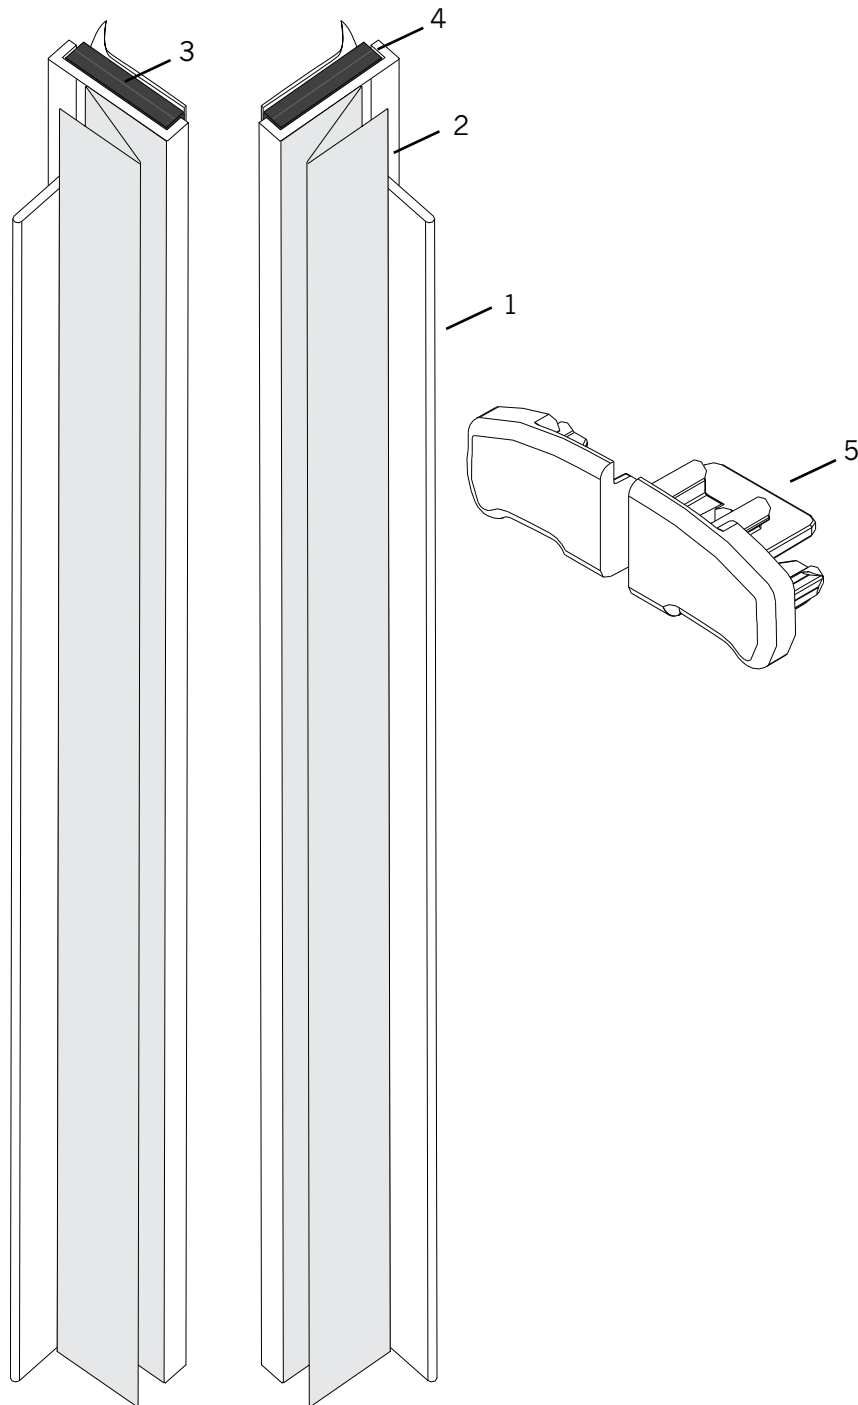

## Standard Parts

1. 3/4" Side Track
2. 3/4" Z Seal
3. 3/4" Magnet Strip with Foam
4. 3/4" Magnet Strip
5. 3/4" Duette® Bottom Rail End Cap

# Duette<sup>®</sup> with LiteRise<sup>®</sup> Trim Kit

<b>No.</b>	<b>PCN</b>	<b>Description</b>
1.	2970031661	¾" Side Track
2.	2970032661	¾" Z Seal
3.	2970035000	¾" Magnet Strip with Foam
4.	2970034000	¾" Magnet Strip
5.	2270030885	¾" Duette <sup>®</sup> Bottom Rail End Cap