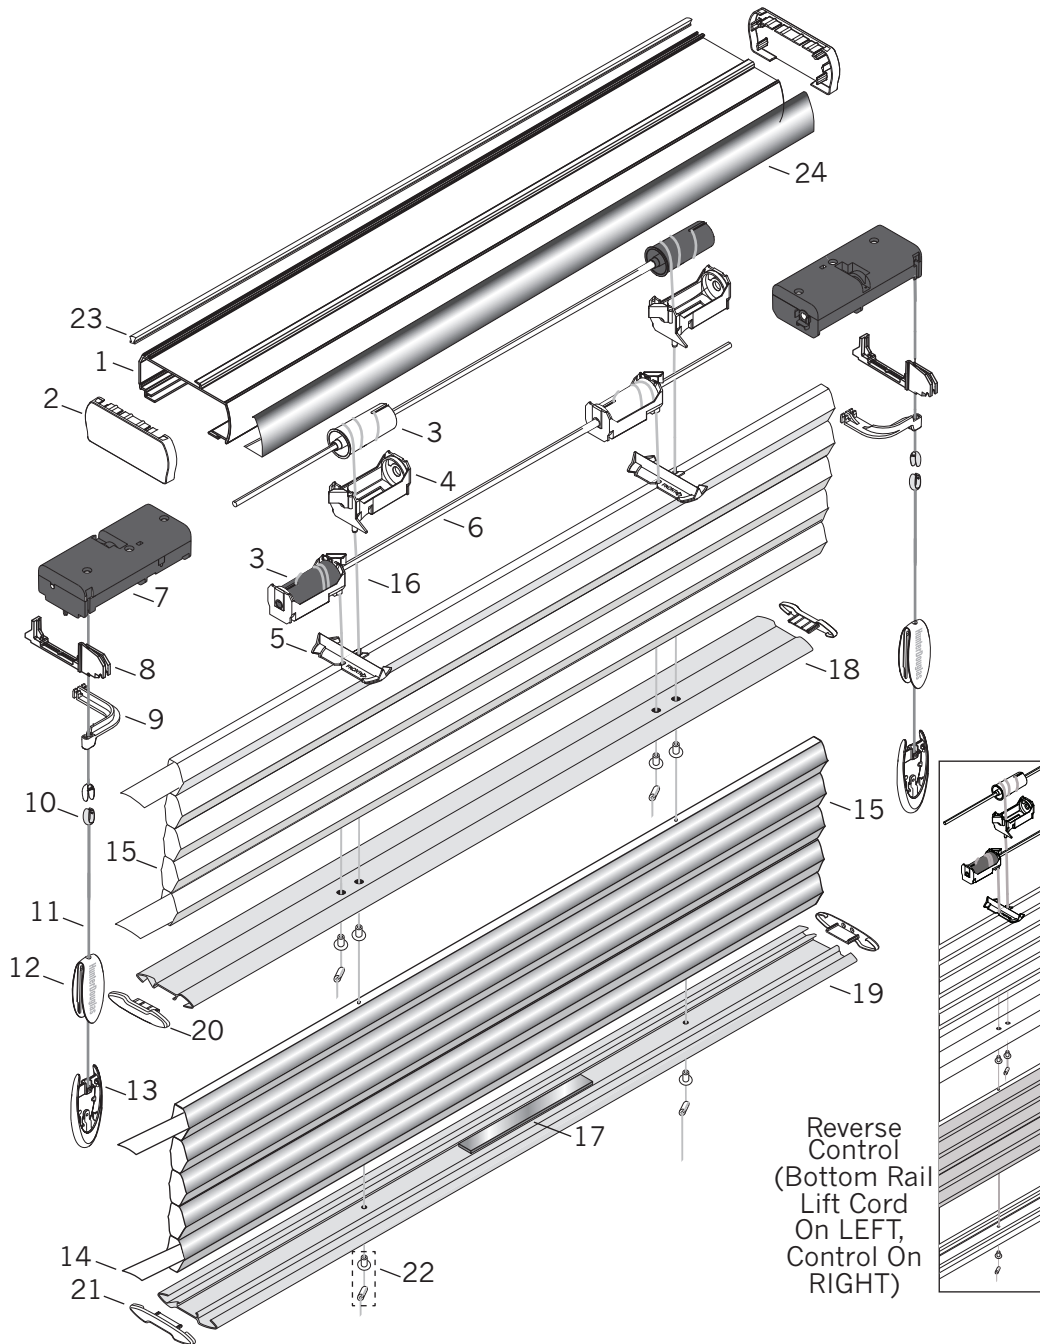

Duette® with UltraGlide® Duolite™

Standard Parts

- | | | |
|-------------------------------|--------------------------|-------------------------|
| 1. Headrail | 9. Brake Activator | 17. Bottom Rail Weight |
| 2. Headrail End Cap | 10. Lower Cord Connector | 18. Center Rail |
| 3. Lift Spool | 11. Tassel Cord | 19. Bottom Rail |
| 4. Spool Support | 12. Tassel Cover | 20. Center Rail End Cap |
| 5. Spool Support Adaptor | 13. Tassel Base | 21. Bottom Rail End Cap |
| 6. V-Shaft | 14. Filler Strip) | 22. Pocket and Ferrule |
| 7. Pull Cord Assembly | 15. Fabric | 23. Light Block Strip |
| 8. Pull Cord Assembly Adaptor | 16. 0.9 mm Cord | 24. Valance |

Duette® with UltraGlide® Duolite™

No.	PCN	Description
1.	2770003785	1¼" Common Headrail
2.	2780050XXX	1¼" Common Headrail End Cap
3.	Common Lift Spool	
	2780034000	Through Hole (white)
	2780103000	Through Hole, Long Drop (white)
	2780072000	Rod Stop (black)
	2780104000	Rod Stop, Long Drop (black)
4.	Spool Support	
	2780033000	Standard
	2780105000	Long Drop
5.	2780092000	1¼" Spool Support Adaptor
6.	2770004000	V-Shaft (Steel)
7.	Pull Cord Assembly	
	2780064000	RH
	2780065000	LH
	4154738000	Cord Connector, Upper (comes attached to the above two clutch assemblies)
8.	2780084000	1¼" Pull Cord Assembly Adaptor (Standard)
9.	Brake Activator 1¼"	
	2780081000	RH
	2780082000	LH
10.	4154739000	Lower Cord Connector
11.	2930320XXX	Tassel Cord 2.2mm
12.	2931556XXX	Designer Tassel Cover
13.	2931555000	Designer Tassel Base
14.	2971311000	Filler Strip (1¼")
15.	NA	Fabric
16.	2671000000	0.9 mm Cord
17.	2982028000	Duette® Rail Weight
18.	2971315XXX	Center Rail (Duette 1¼" – Duolite™ Only)
19.	2971340XXX	Bottom Rail (Duette 1¼")
20.	2982316XXX	Center Rail End Cap (Duette 1¼" – Duolite Only)
21.	2982343XXX	Bottom Rail End Cap (Duette 1¼")
22.	3200155XXX	Pocket and Ferrule
23.	2780029000	Common Headrail Light Block Strip
24.	278900XXXX	Duette Valance