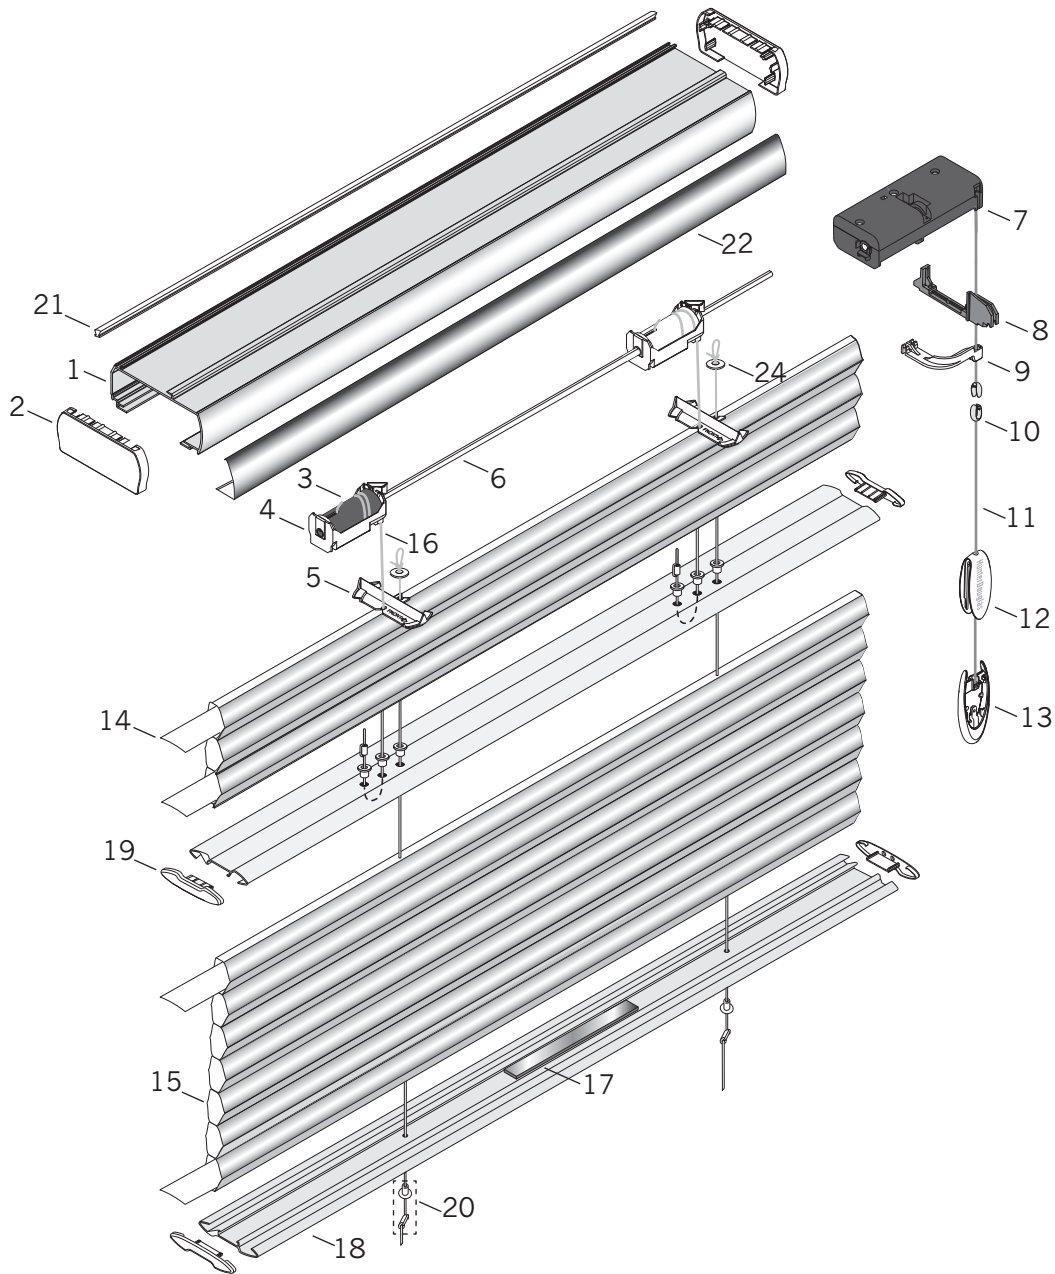

## Standard Parts

- |                               |                          |                         |
|-------------------------------|--------------------------|-------------------------|
| 1. Headrail                   | 9. Brake Activator       | 17. Bottom Rail Weight  |
| 2. Headrail End Cap           | 10. Lower Cord Connector | 18. Bottom Rail         |
| 3. Lift Spool                 | 11. Tassel Cord          | 19. Bottom Rail End Cap |
| 4. Spool Support              | 12. Tassel Cover         | 20. Pocket and Ferrule  |
| 5. Spool Support Adaptor      | 13. Tassel Base          | 21. Light Block Strip   |
| 6. V-Shaft                    | 14. Filler Strip         | 22. Valance             |
| 7. Pull Cord Assembly         | 15. Fabric               | 23. Washer              |
| 8. Pull Cord Assembly Adaptor | 16. 0.9 mm Cord          |                         |