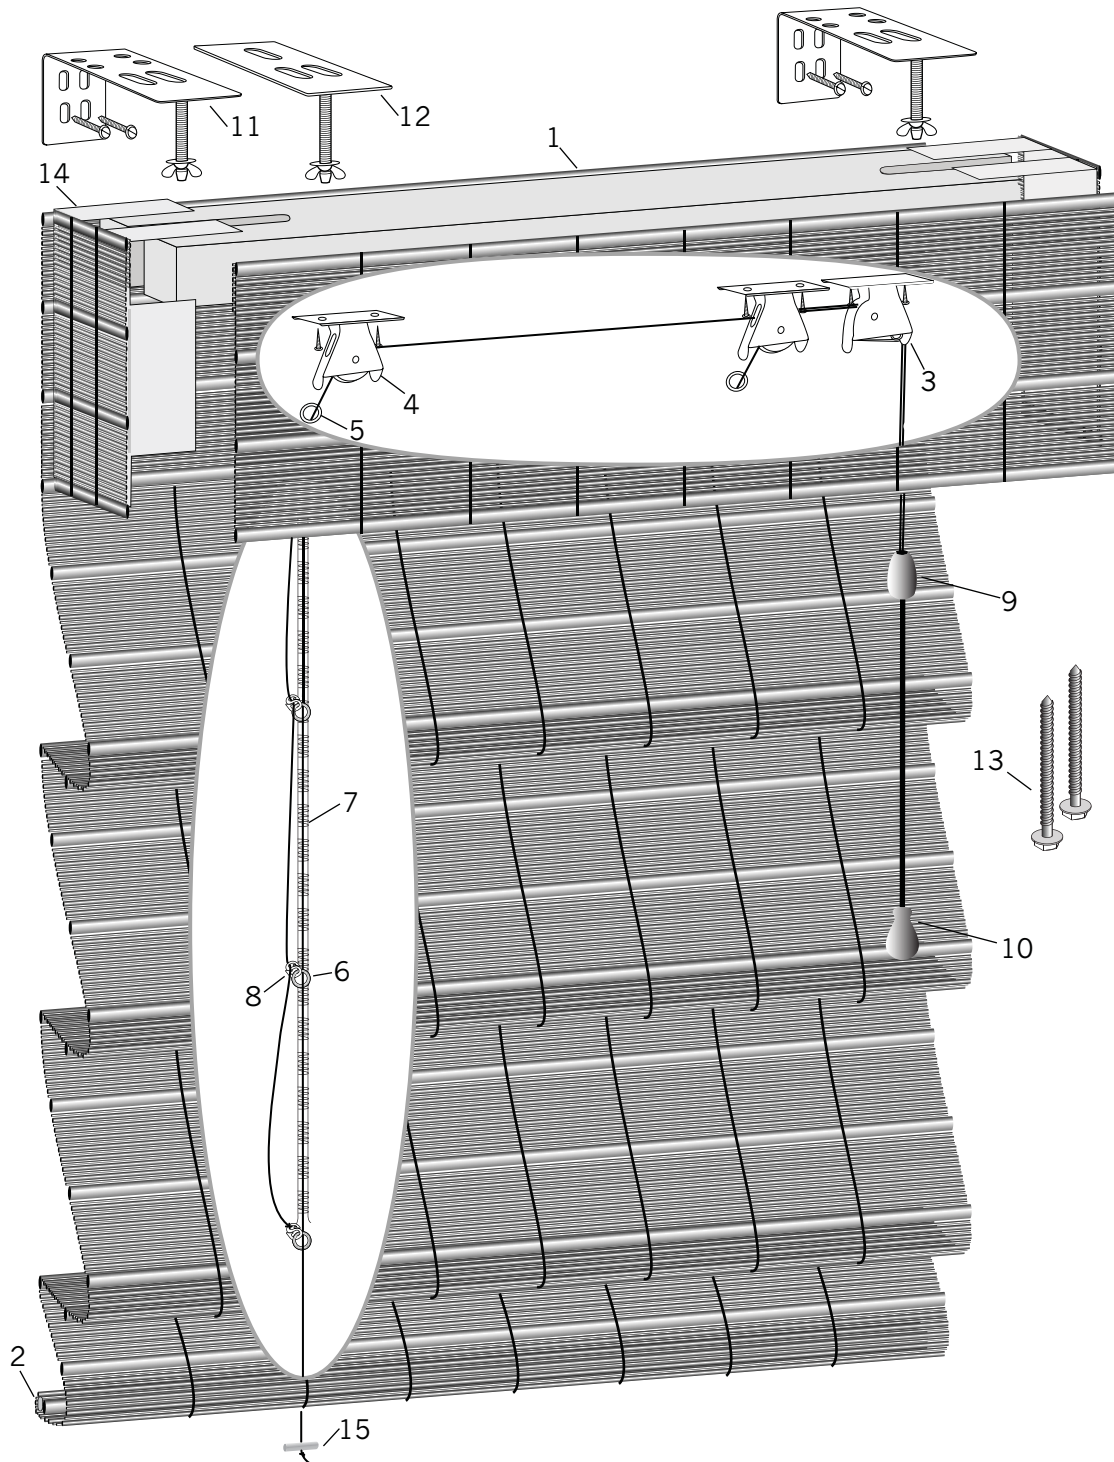

Hobbled Standard Rectangular Cordlock

Standard Parts

- | | | |
|-----------------------|------------------------------------|--|
| 1. Headrail | 7. Cord | 12. Ceiling Mount Brackets (Optional) |
| 2. Bottom Wood Slat | 8. Hobbled Ring Cord | 13. Turned Headrail Installation Screws (Optional) |
| 3. Swivel Cordlock | 9. Stop Ball | 14. Returns |
| 4. Swivel Cord Pulley | 10. Tassel | 15. Flat Cord Stop |
| 5. Grommet Set | 11. Standard Installation Brackets | |
| 6. Split Ring | | |