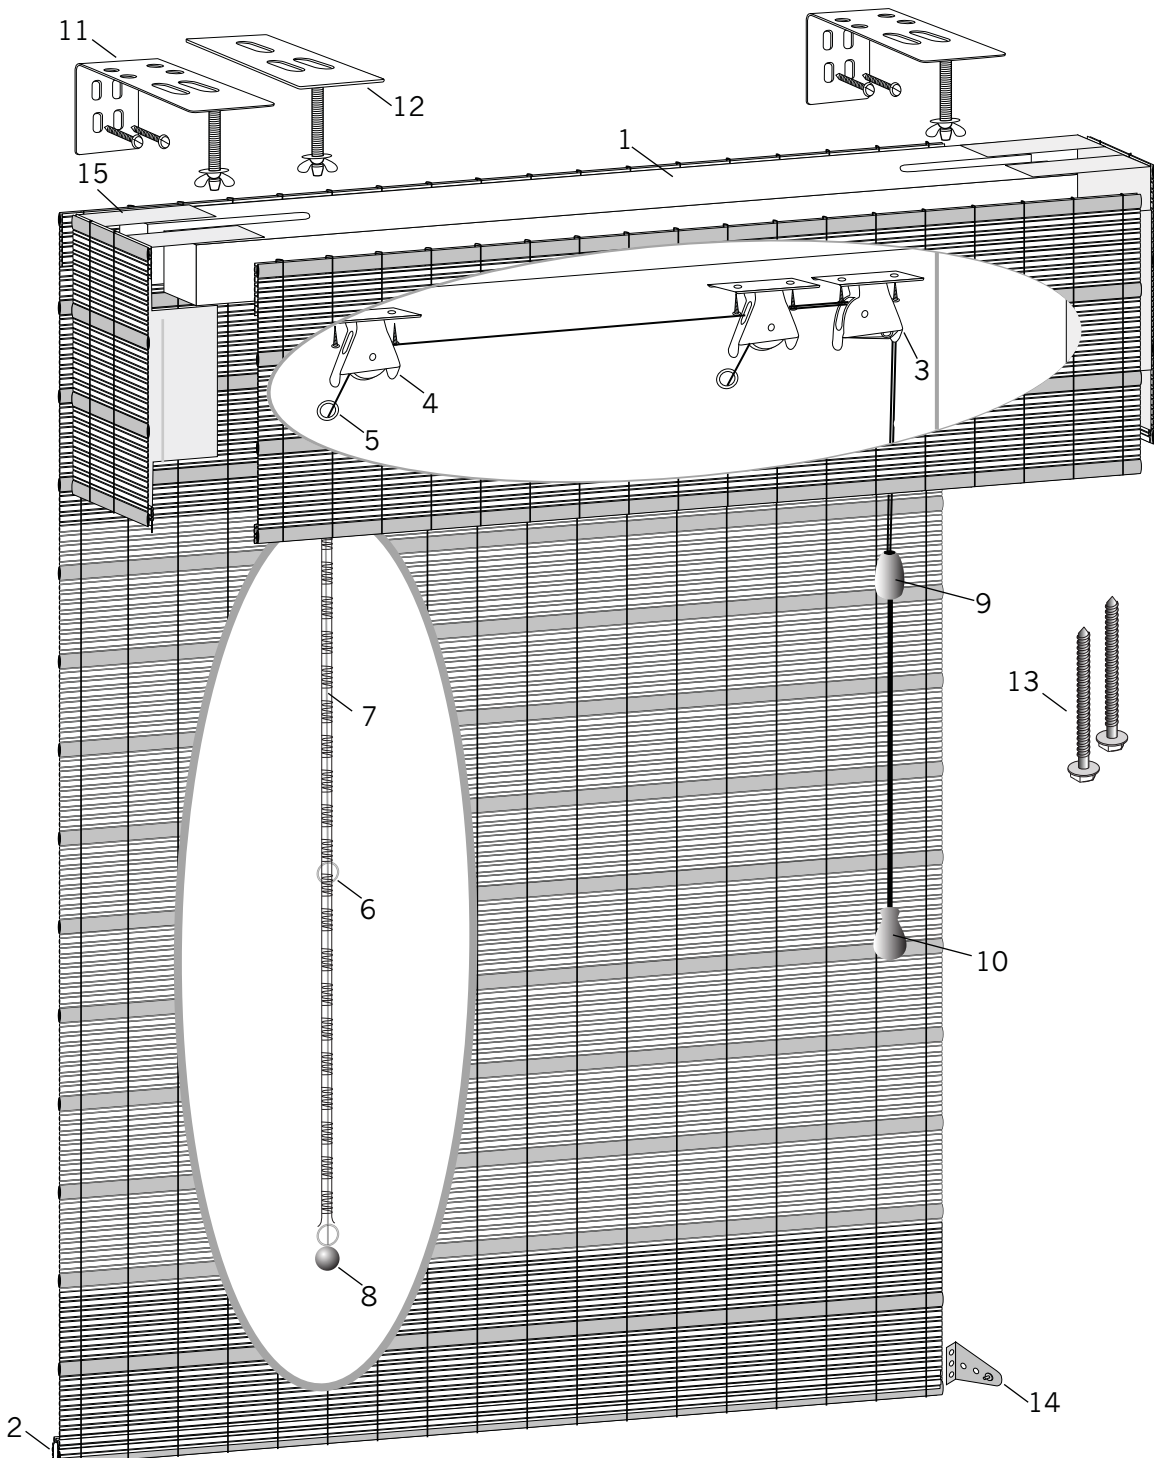

# Standard Rectangular Cordlock

## Standard Parts

- |                       |                                    |  |
|-----------------------|------------------------------------|--|
| 1. Headrail           | 7. Cord                            | 12. Ceiling Mount Brackets (Optional)              |
| 2. Bottom Wood Slat   | 8. Round Cord Stop                 | 13. Turned Headrail Installation Screws (Optional) |
| 3. Swivel Cordlock    | 9. Stop Ball                       | 14. Hold-Down Brackets (Optional)                  |
| 4. Swivel Cord Pulley | 10. Tassel                         | 15. Returns  |
| 5. Grommet Set        | 11. Standard Installation Brackets |  |
| 6. Split Ring         |                                    |  |